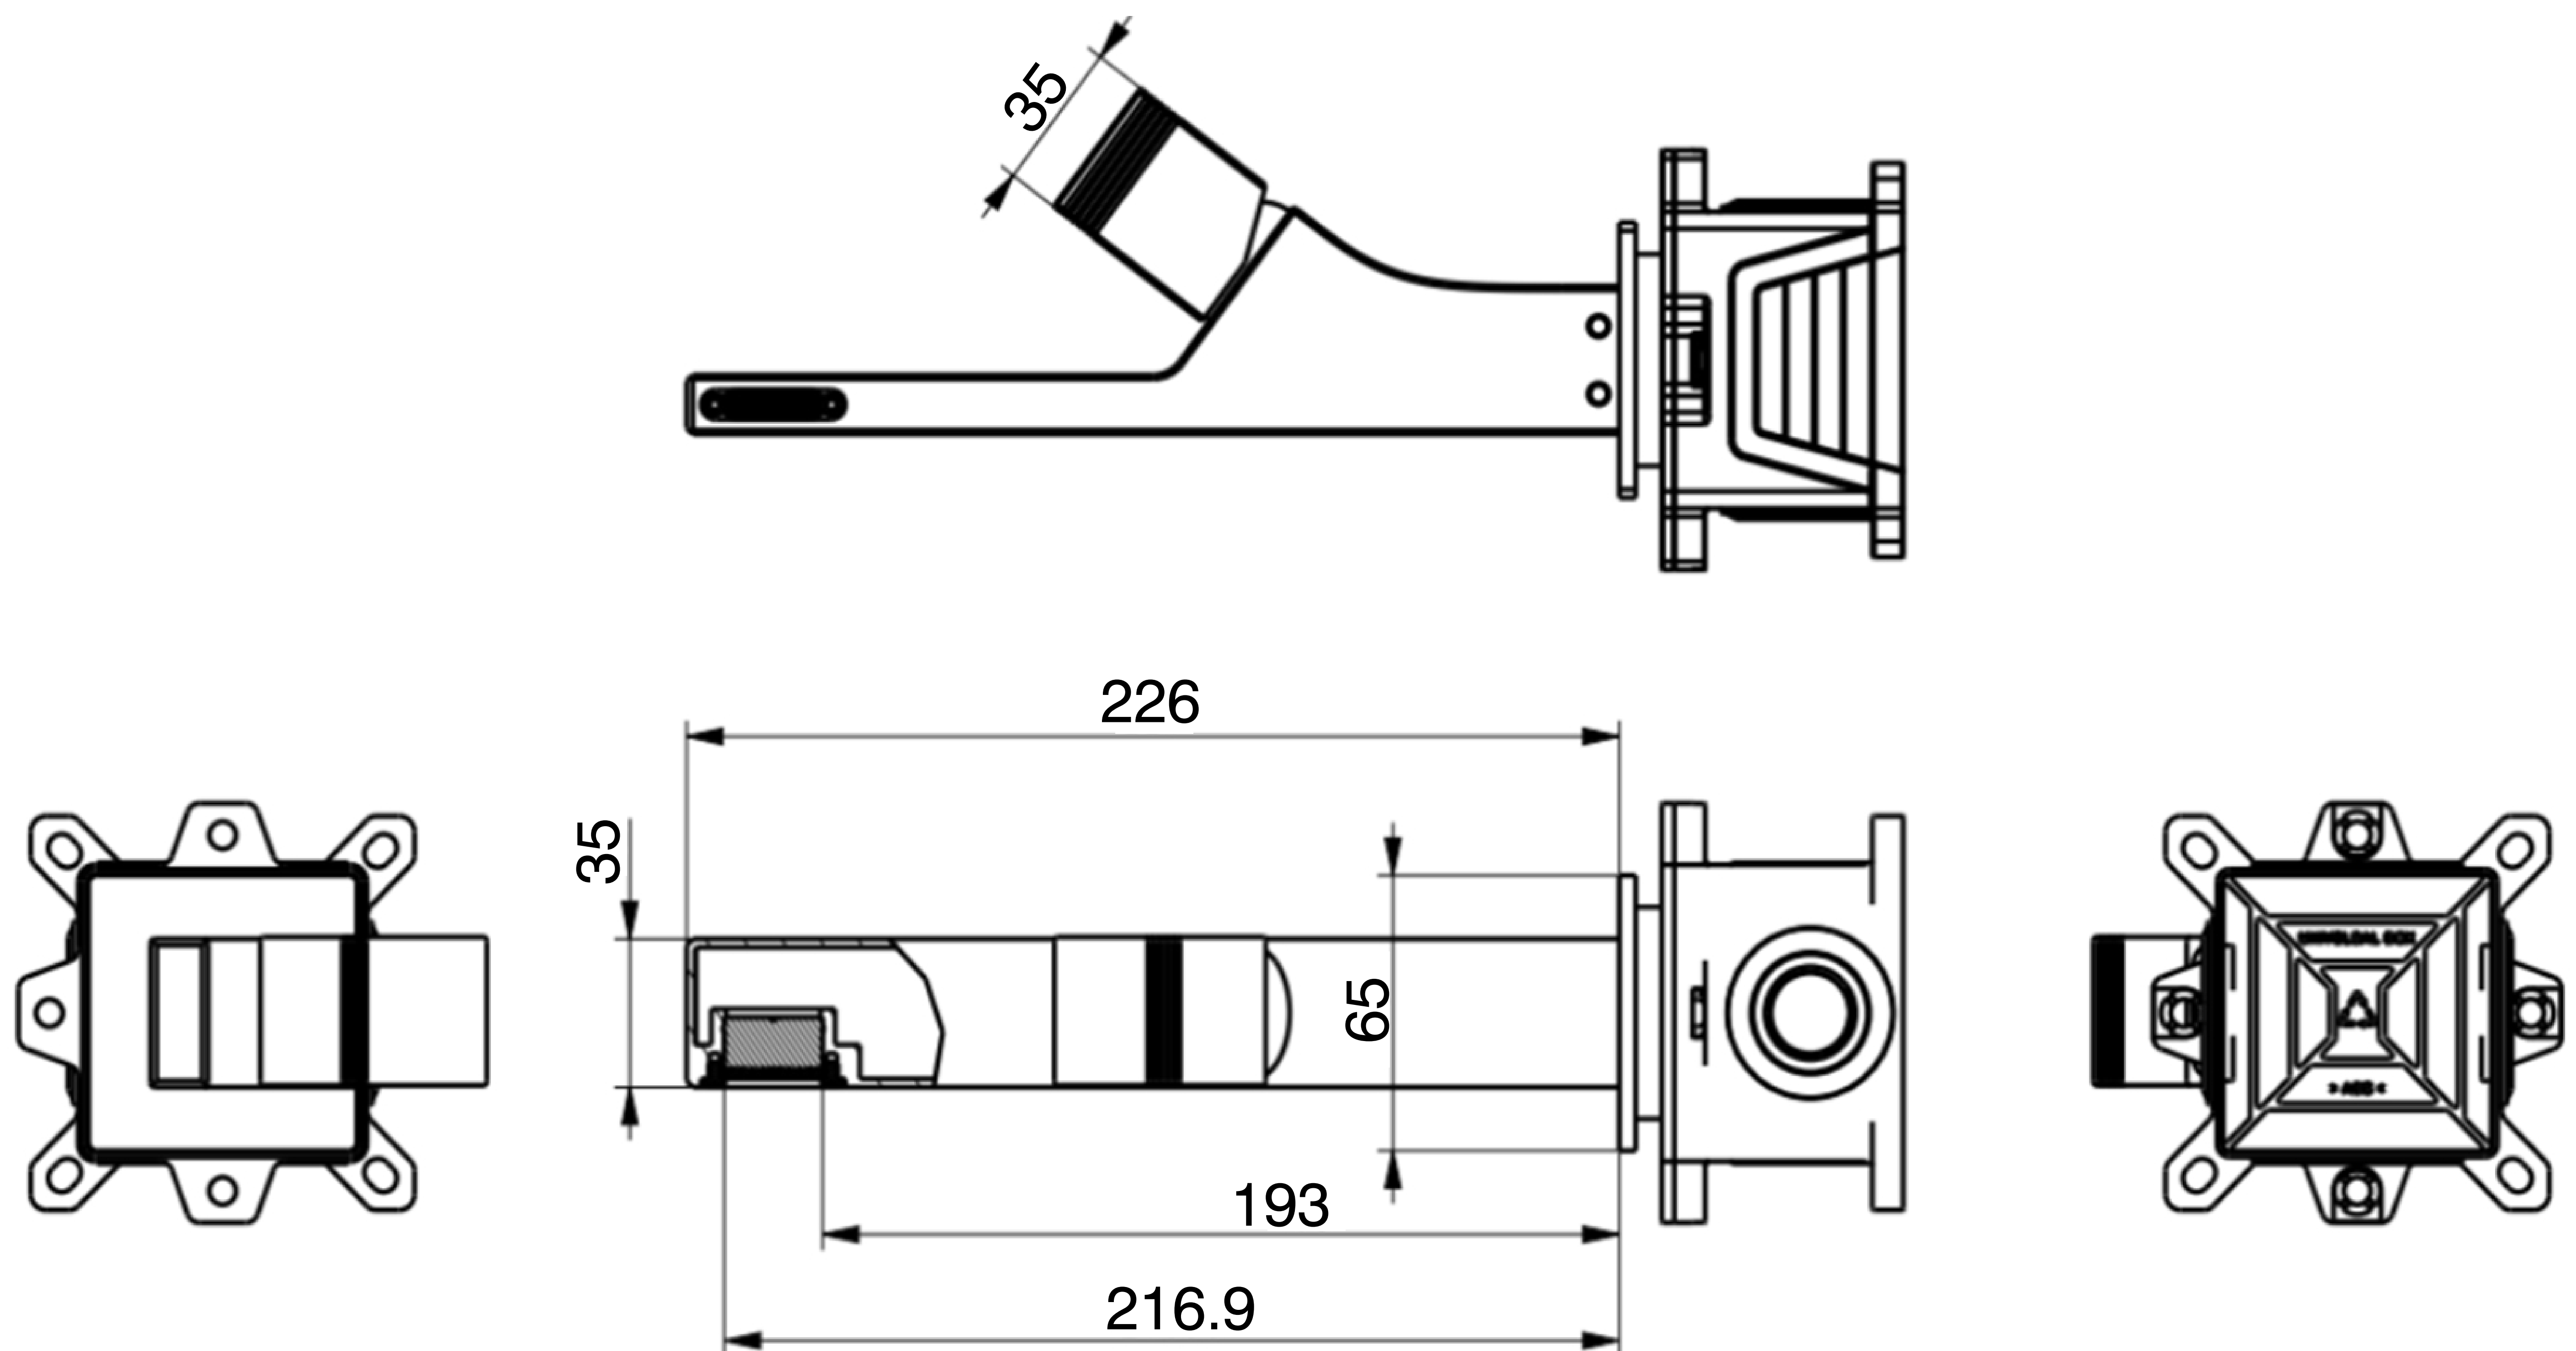

Brass Wall Basin Mixer

Product Code : 2107

Technical Drawing

All dimension are in mm